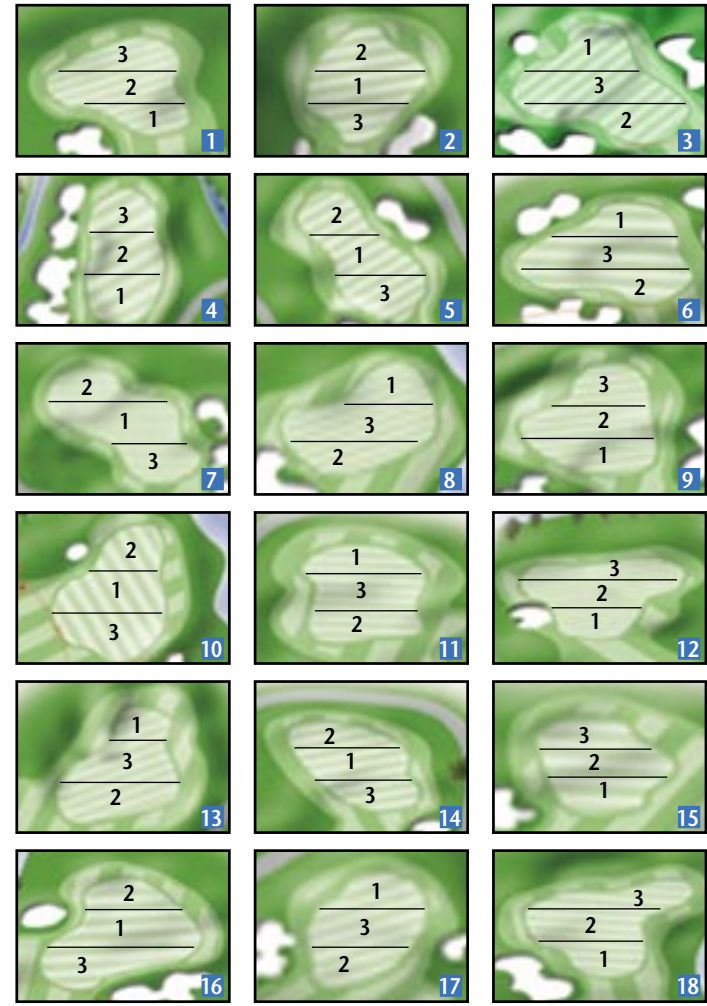

PLAYER: _____ HCP: _____ DATE: _____
HOME CLUB: _____ ID: _____ EVENT: _____
MARKER: _____ HCP: _____
HOME CLUB: _____ ID: _____ TEE: _____
CLUB ID: **558** PLAYERS ID: _____

RESULTS:
GROSS: _____
NETT: _____
STABLEFORD: _____
TWOS: _____
ADJ. GROSS: _____

HOLE	1	2	3	4	5	6	7	8	9	OUT	10	11	12	13	14	15	16	17	18	IN	OUT	TOT	HCP	NETT
BLACK	325	394	140	347	339	188	415	445	343	2936	150	407	381	347	403	554	186	453	354	3235	2936	6171		
BLUE	295	360	130	325	314	168	372	420	319	2703	110	357	352	325	373	511	141	437	318	2924	2703	5627		
WHITE	275	360	124	297	294	157	360	409	308	2584	107	334	344	320	363	503	137	404	316	2828	2584	5412		
MEN'S HANDICAP	18	4	10	6	12	8	2	16	14		13	9	7	11	3	1	15	5	17					
PAR	4	4	3	4	4	3	4	5	4	35	3	4	4	4	4	5	3	5	4	36	35	71		
LADIES HANDICAP	18	4	10	6	12	8	2	16	14		13	9	7	11	3	1	15	5	17					
GOLD	238	352	101	274	259	129	327	352	275	2307	92	293	307	294	328	461	108	358	291	2532	2307	4839		

MARKER'S SIGNATURE: _____

PLAYER'S SIGNATURE: _____

BENEFITZ FOR GOLF CARDS 0800 42 36 33 or EMAIL aidan@benefitz.co.nz

1 / 2 / 3 DENOTE PIN POSITION OF THE DAY